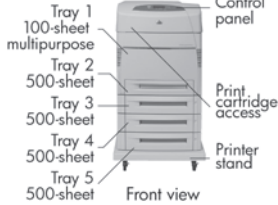

HP Color LaserJet 5550 series

(5550dn shown)

Memory map

5550n • 5550dn

544 MB Maximum Usable Memory/2 Slots

Internal Fixed 4GB DDR3 Open

5550dn

544 MB Maximum Usable Memory/2 Slots

Internal Fixed 4GB DDR3 Open

Supplies and accessories

For complete supplies information please visit www.hp.com/supplies.

Print cartridges

- HP Color LaserJet C9730A Black Print Cartridge C9730A
- HP Color LaserJet C9731A Cyan Print Cartridge C9731A
- HP Color LaserJet C9733A Magenta Print Cartridge C9733A
- HP Color LaserJet C9732A Yellow Print Cartridge C9732A

Media

- HP Color Laser Paper: 8.5 x 11 in; 28 lb; 500 sheets HPL285R
- HP Premium Choice Laser Paper: 8.5 x 11 in; 32 lb; 500 sheets HPU1132
- HP Color Laser Glossy Photo Paper: 8.5 x 11 in; 58 lb; 100 sheets Q6608A
- HP Laser Glossy Brochure Paper: 8.5 x 11 in; 44 lb; 150 sheets Q6611A
- HP Glossy Presentation Paper: 8.5 x 11 in; 34 lb; 300 sheets Q2546A

Cables

- Mac Network Kit (RS-422 serial) 92215S
- IEEE 1284-Compliant Bidirectional Parallel, A-C, 3-Meter C2946A
- IEEE 1284-Compliant Bidirectional Parallel, A-C, 10-Meter C2947A

Memory and mass storage

- HP High Performance EIO Hard Disk J6073G
- DDR DIMM (200-pin): 128 MB Q7721A
- DDR DIMM (200-pin): 256 MB Q7722A
- DDR DIMM (200-pin): 512 MB Q7723A

Paper-handling accessories

- Printer Stand C9669B
- 500-Sheet Input Tray C7130B

Maintenance kits

- Image Transfer Kit C9734B
- Image Fuser Kit, 110 Volt Q3984A
- Image Fuser Kit, 220 Volt Q3985A

LaserJet font solutions

- HP BarCode Printing Solution/Compact Flash HG271FS
- HP BarCodes and More/Compact Flash HG281FS
- HP Scalable BarCode Font Set/Compact Flash HG282FT
- HP MICR Font/Compact Flash HG283FS
- HP Blue Kit Full Color IPDS Emulation HG367FC

Other

- HP Output Server 4.0 T2358AA
- HP Universal Print Driver for Windows 5.0 J7980A/J7981A
- HP Smart Office Delivery for Output Server 2.0 T2001AA

- FormPort Server by Capella Technologies - Platinum Solution FormPort Server
- FormPort Flash by Capella Technologies - Platinum Solution FormPort Flash
- FormPort Designer by Capella Technologies - Platinum Solution FormPort Designer
- Equitrac Office® - Platinum Solution Equitrac Office®
- Equitrac Express® - Platinum Solution Equitrac Express®
- Equitrac Professional® - Gold Solution EquitracProfessional
- MegaTrack by Capella Technologies - Platinum Solution MegaTrack
- MegaTrack In-Printer Agent (MIPA) by Capella Technologies - Platinum Solution MegaTrack MIPA
- SecureJet 5 Authentication by Jetmobile - Platinum Solution SecureJet5
- Blue Server™ by MPI Technologies - Gold Solution Blue Server™
- DocOut® by MPI Technologies - Gold Solution DocOut®
- IPDS Blue Kit™ by MPI Technologies - Gold Solution IPDS Blue Kit™
- Pharos Uniprint® Office by Pharos Systems - Gold Solution Pharos Uniprint®

Additional information

Sales

- www.hp.com
- Data Sheet 5982-6843ENUC
- Print Sample 5982-9341ENUC

Technical Support

- www.hp.com/support

Services

- <http://www.hp.com/go/services>

Third-party solutions

- www.hppsc.com

Reseller

- <http://hp.com/partners/us>

Supplies and accessories